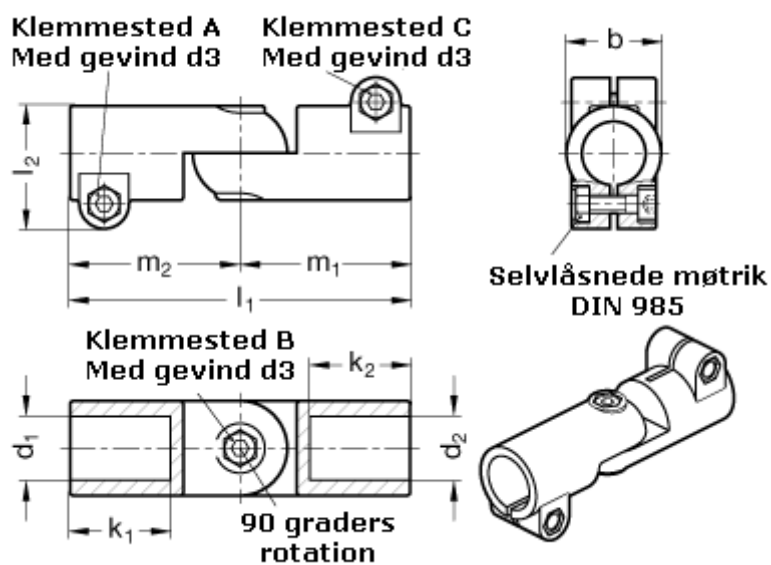

Article number: 20286B40B40T2SW

Description: E+G Swivel clamp connector joint
GN286-B40-B40-T-2-SW

Measures

$b = 65$	$m_1 = 115$
$d_1 = B40$	$m_2 = 115$
$d_2 = B40$	
$d_3 = M10$	
$k_1 = 74.0$	
$k_2 = 74.0$	
$l_1 = 230$	
$l_2 = 77.5$	